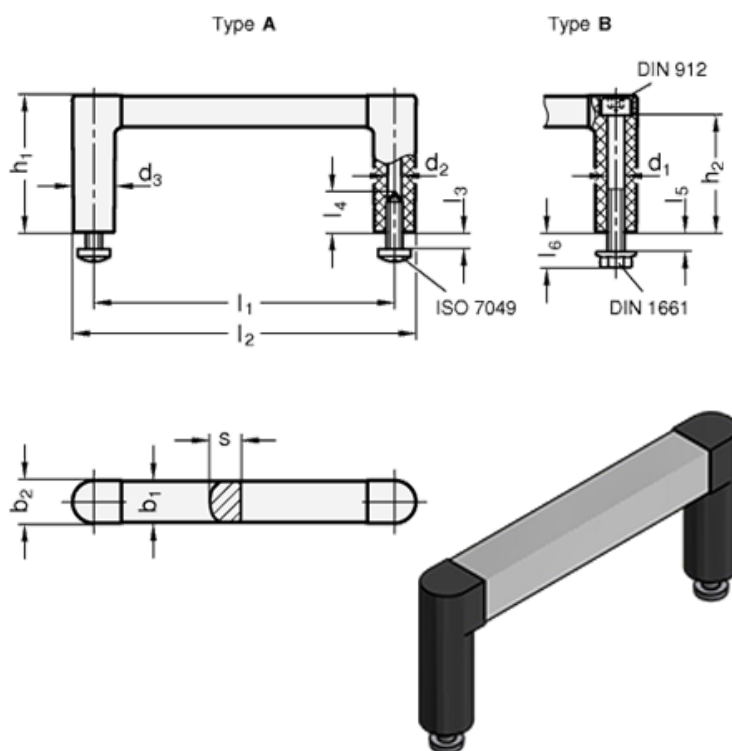

# Data Sheet

Article number: 2042312100BELS

Description: E+G Handle GN 423-12-100-B-ELS  
- ELS natural / black, matte finish

## Measures

b1 = 12	l2	= 112.5
b2 = 12.5	l3 Max.	= 5
d1 = M5	l4 Min.	= -
d2 = -	l5 Max.	= 5
d3 = 12.5	l6	= 10.5
h1 = 40	s	= 9
h2 = 34.5	Weight (g)	= 46
l1 = 100		